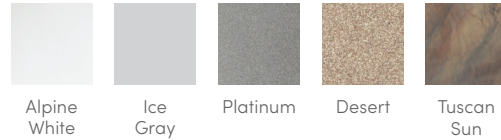

Size

7' x 7' x 36" | 213 cm x 213 cm x 91 cm

Water Care

FreshWater® IQ System Ready

LIMELIGHT® COLLECTION

FLAIR®

SHELL COLORS*

CABINET COLORS*

COVER COLORS

POLYESTER

LEGENDARY MESSAGE

43 Personalized-Control Jets

- 1 XL Dual Rotary jet
- 2 XL Single Rotary jets
- 1 XL Directional jet
- 6 Standard Single Rotary jets
- 2 Standard Directional jets
- 31 Directional Precision® jets