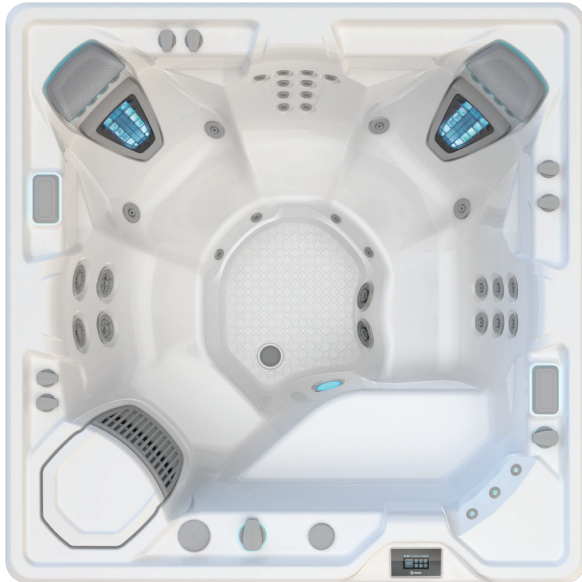

HIGHLIFE® COLLECTION

VANGUARD®

FreshWater®
Salt System
Included

100% Filtration
SilentFlo Circulation

Moto-Massage® DX

Super Energy
Efficient

Color LCD
Touchscreen

Polymer Substructure
& Base Pan

Shown with Alpine White Shell
and Blackwood Cabinet

People	Seating	Jets	Voltage
6 Seats	Open	42 Jets	230 V

Size
7'3" x 7'3" x 36" | 221 cm x 221 cm x 91 cm

Water Care
FreshWater® Salt System Included

HIGHLIFE® COLLECTION VANGUARD®

SHELL COLORS

CABINET COLORS

COVER COLORS

CABINET AND SHELL COLOR OPTIONS*

Cabinet Colors	Java	Charcoal	Blackwood	Linen	Brushed Nickel
Shell Colors	Alpine White Ice Gray Ivory Tuscan Sun Pebble	Alpine White Ice Gray Platinum Tuscan Sun Pebble	Alpine White Ice Gray Platinum	Alpine White Ivory Tuscan Sun Pebble	Alpine White Ice Gray Platinum

Cover WeatherPro™ 4" Tapered Custom-Fit with Hinge Seal

SIZE

Dimensions 7'3" x 7'3" x 36" / 221 cm x 221 cm x 91 cm

CAPACITY

Seating Capacity 6 seats

Water Capacity 375 gallons / 1,425 liters

Weight 710 lbs. / 320 kg dry; 4,890 lbs. / 2,225 kg filled**