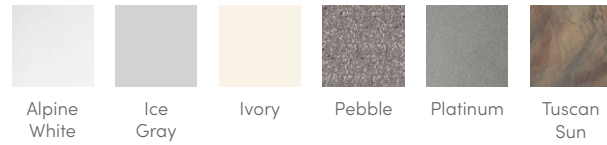

SHELL COLORS

CABINET COLORS

COVER COLORS

CABINET AND SHELL COLOR OPTIONS*

Cabinet Colors	Java	Charcoal	Blackwood	Linen	Brushed Nickel
Shell Colors	Alpine White Ice Gray Ivory Tuscan Sun Pebble	Alpine White Ice Gray Platinum Tuscan Sun Pebble	Alpine White Ice Gray Platinum	Alpine White Ivory Tuscan Sun Pebble	Alpine White Ice Gray Platinum