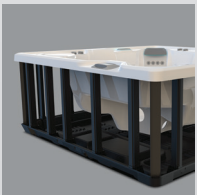

HIGHLIFE® COLLECTION

VANGUARD®

FreshWater®
Salt System
Included

100% Filtration
SilentFlo Circulation

Moto-Massage® DX

Super Energy
Efficient

Color LCD
Touchscreen

Polymer Substructure
& Base Pan

Shown with Alpine White Shell
and Blackwood Cabinet

People	Seating	Jets	Voltage
6 Seats	Open	42 Jets	230 V

Size
7'3" x 7'3" x 36" | 221 cm x 221 cm x 91 cm

Water Care
FreshWater® Salt System Included

HIGHLIFE® COLLECTION VANGUARD®