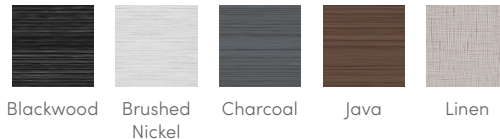

SHELL COLORS

CABINET COLORS

COVER COLORS

CABINET AND SHELL COLOR OPTIONS*

Cabinet Colors	Java	Charcoal	Blackwood	Linen	Brushed Nickel
Shell Colors	Alpine White Ice Gray Ivory Tuscan Sun Pebble	Alpine White Ice Gray Platinum Tuscan Sun Pebble	Alpine White Ice Gray Platinum	Alpine White Ivory Tuscan Sun Pebble	Alpine White Ice Gray Platinum