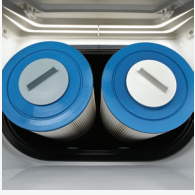

LIMELIGHT® COLLECTION

PULSE®

FreshWater® IQ
System Ready

Dual Action Filtration
SilentFlo Circulation

FiberCor®
High-Density Insulation

Color LCD Display

*Shown with Alpine White Shell
and Coastal Gray Cabinet*

People	Seating	Jets	Voltage
7 Seats	Open	49 Jets	230 V

Size
7'5" x 7'5" x 38" | 226 cm x 226 cm x 97 cm

Water Care
FreshWater® IQ System Ready

LIMELIGHT® COLLECTION

PULSE®

SHELL COLORS*

CABINET COLORS*

COVER COLORS