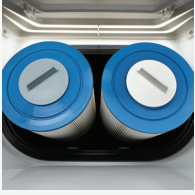

LIMELIGHT® COLLECTION

FreshWater® IQ
System Ready

Dual Action Filtration
SilentFlo Circulation

FiberCor®
High-Density Insulation

Color LCD Display

PRISM™

Shown with Ice Gray Shell
and Coastal Gray Cabinet

People	Seating	Jets	Voltage
7 Seats	Lounge	73 Jets	230 V

Size
9'2" x 7'7" x 38" | 279 cm x 231 cm x 97 cm

Water Care
FreshWater®IQ System Ready

LIMELIGHT® COLLECTION

PRISM™

SHELL COLORS*

CABINET COLORS*

COVER COLORS

POLYESTER