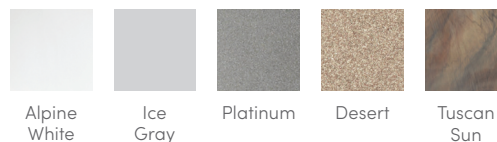

Size
9'2" x 7'7" x 38" | 279 cm x 231 cm x 97 cm

Water Care
FreshWater®IQ System Ready

LIMELIGHT® COLLECTION

PRISM™

SHELL COLORS*

CABINET COLORS*

COVER COLORS

POLYESTER